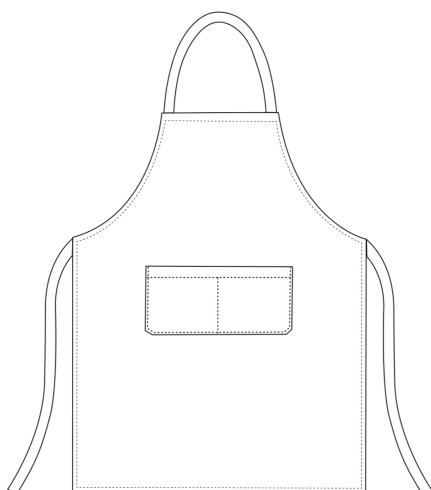

BIP APRON

Bip Apron with pocket 90x70 cm

SKU: 6103136A

Categories: [Bip Apron](#)

ADDITIONAL INFORMATION

Fantasy

Sweets

Composition

100% Cotton - Sweets

UNISEX SIZES

	XS	S	M	L	XL	XXL	XXXL	XXXXL
A	80	88	96	104	112	120	128	136
B	70	78	86	94	102	110	118	126
C	75	78	81	83	83	83	83	83

WOMAN SIZES

	XS	S	M	L	XL	XXL	XXXL	XXXXL
A	82	90	98	106	114	122	130	138
B	72	80	88	96	104	112	120	128