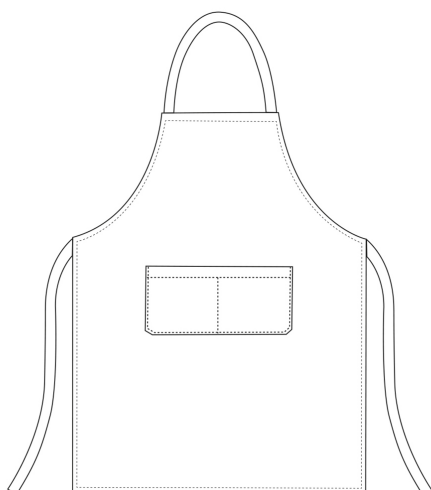

BIP APRON

Bip Apron with pocket 90x70 cm

SKU: 6103137A

Categories: [Bip Apron](#)

ADDITIONAL INFORMATION

Composition 100% Cotton - Puppies

UNISEX SIZES

	XS	S	M	L	XL	XXL	XXXL	XXXXL
A	80	88	96	104	112	120	128	136
B	70	78	86	94	102	110	118	126
C	75	78	81	83	83	83	83	83

WOMAN SIZES

	XS	S	M	L	XL	XXL	XXXL	XXXXL
A	82	90	98	106	114	122	130	138
B	72	80	88	96	104	112	120	128

BIG SIZES

	5XL	6XL	7XL
A	140	150	160
B	150	160	170
C	83	83	83

KID SIZES

	XS	S	M	L
A	76/80	82/86	88/92	94/98
B	62	68	74	80