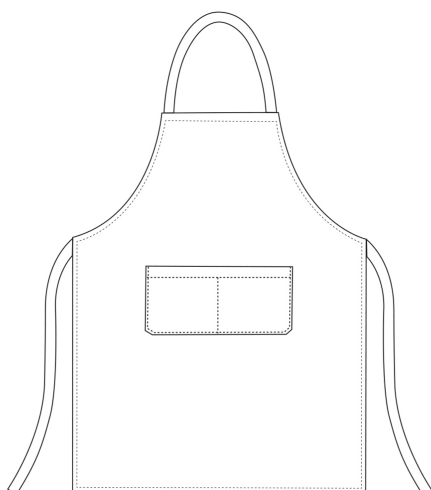

BIP APRON

Bip Apron with pocket 90x70 cm

SKU: 6103139A

Categories: [Bip Apron](#)

ADDITIONAL INFORMATION

Composition 100% Cotton - Hearts

UNISEX SIZES

	XS	S	M	L	XL	XXL	XXXL	XXXXL
A	80	88	96	104	112	120	128	136
B	70	78	86	94	102	110	118	126
C	75	78	81	83	83	83	83	83

WOMAN SIZES

	XS	S	M	L	XL	XXL	XXXL	XXXXL
A	82	90	98	106	114	122	130	138
B	72	80	88	96	104	112	120	128

BIG SIZES

	5XL	6XL	7XL
A	140	150	160
B	150	160	170
C	83	83	83

KID SIZES

	XS	S	M	L
A	76/80	82/86	88/92	94/98
B	62	68	74	80