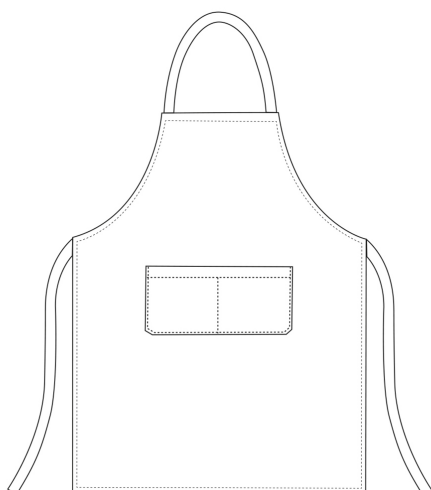

BIP APRON

Bip Apron with pocket 90x70 cm

SKU: 6103144A

Categories: [Bip Apron](#)

ADDITIONAL INFORMATION

Composition 100% Cotton - Graphic

UNISEX SIZES

| | XS | S | M | L | XL | XXL | XXXL | XXXXL |
|---|----|----|----|-----|-----|-----|------|-------|
| A | 80 | 88 | 96 | 104 | 112 | 120 | 128 | 136 |
| B | 70 | 78 | 86 | 94 | 102 | 110 | 118 | 126 |
| C | 75 | 78 | 81 | 83 | 83 | 83 | 83 | 83 |

WOMAN SIZES

| | XS | S | M | L | XL | XXL | XXXL | XXXXL |
|---|----|----|----|-----|-----|-----|------|-------|
| A | 82 | 90 | 98 | 106 | 114 | 122 | 130 | 138 |
| B | 72 | 80 | 88 | 96 | 104 | 112 | 120 | 128 |