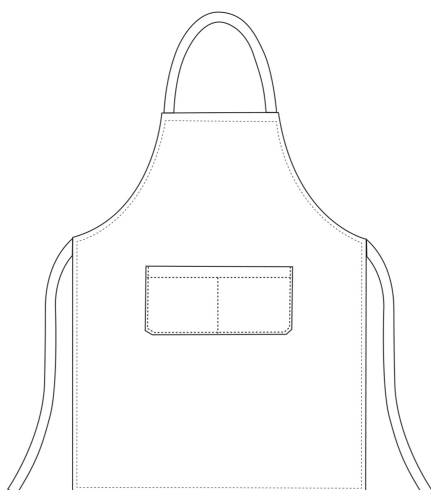

BIP APRON

Bip Apron with pocket 90x70 cm

SKU: 6103146E

Categories: [Bip Apron](#)

ADDITIONAL INFORMATION

Fantasy

Dogs & Cats

Composition

100%Microfiber - Dogs & Cats

UNISEX SIZES

	XS	S	M	L	XL	XXL	XXXL	XXXXL
A	80	88	96	104	112	120	128	136
B	70	78	86	94	102	110	118	126
C	75	78	81	83	83	83	83	83

WOMAN SIZES

	XS	S	M	L	XL	XXL	XXXL	XXXXL
A	82	90	98	106	114	122	130	138
B	72	80	88	96	104	112	120	128