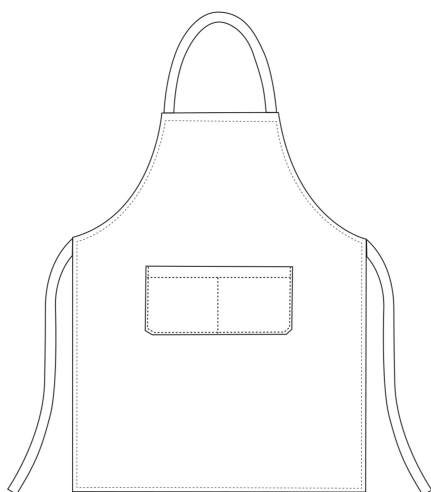

BIP APRON

Bip Apron with pocket 90x70 cm

SKU: 6103147A

Categories: [Bip Apron](#)

ADDITIONAL INFORMATION

Fantasy

Peace and love

Composition

100% Cotton - Peace and love

UNISEX SIZES

	XS	S	M	L	XL	XXL	XXXL	XXXXL
A	80	88	96	104	112	120	128	136
B	70	78	86	94	102	110	118	126
C	75	78	81	83	83	83	83	83

WOMAN SIZES

	XS	S	M	L	XL	XXL	XXXL	XXXXL
A	82	90	98	106	114	122	130	138
B	72	80	88	96	104	112	120	128