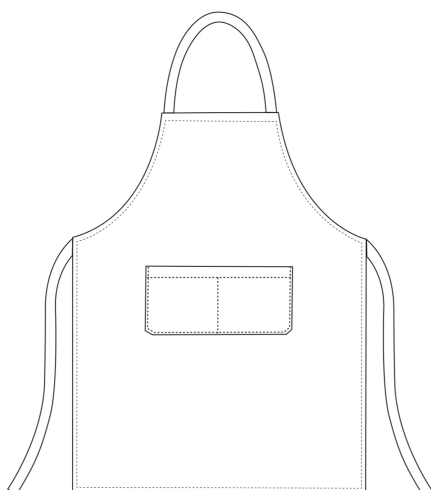

BIP APRON

Bip Apron with pocket 90x70 cm

SKU: 6103148A

Categories: [Bip Apron](#)

ADDITIONAL INFORMATION

Fantasy

Mexico

Composition

100% Cotton - Mexico

UNISEX SIZES

	XS	S	M	L	XL	XXL	XXXL	XXXXL
A	80	88	96	104	112	120	128	136
B	70	78	86	94	102	110	118	126
C	75	78	81	83	83	83	83	83

WOMAN SIZES

	XS	S	M	L	XL	XXL	XXXL	XXXXL
A	82	90	98	106	114	122	130	138
B	72	80	88	96	104	112	120	128