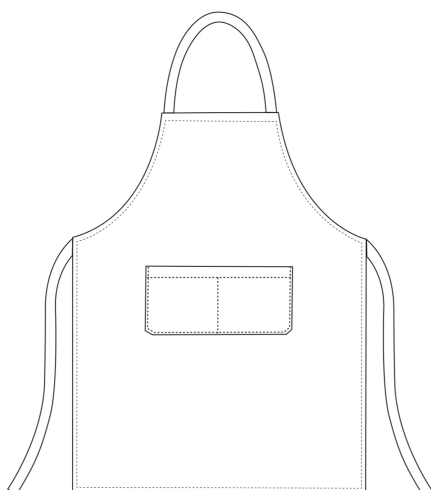

ADDITIONAL INFORMATION

Fantasy

Mexico

Composition

100% Cotton - Mexico