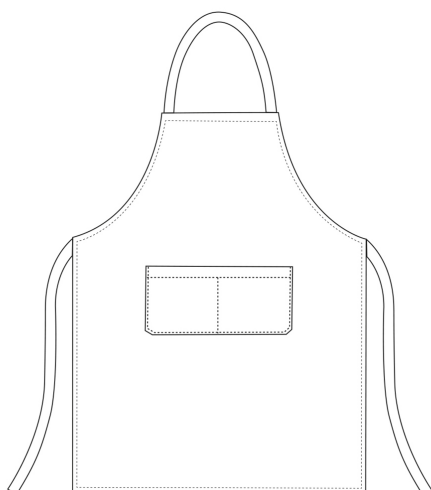

BIP APRON

Bip Apron with pocket 90x70 cm

SKU: 6103149A

Categories: [Bip Apron](#)

ADDITIONAL INFORMATION

Fantasy

Camouflage

Composition

100% Cotton - Camouflage

UNISEX SIZES

	XS	S	M	L	XL	XXL	XXXL	XXXXL
A	80	88	96	104	112	120	128	136
B	70	78	86	94	102	110	118	126
C	75	78	81	83	83	83	83	83

WOMAN SIZES

	XS	S	M	L	XL	XXL	XXXL	XXXXL
A	82	90	98	106	114	122	130	138
B	72	80	88	96	104	112	120	128