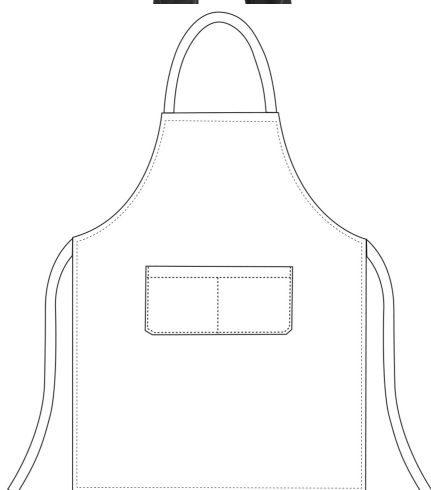

BIP APRON

Bip Apron with pocket 90x70 cm with embroidery

SKU: 6103155N

Categories: [Bip Apron](#)

ADDITIONAL INFORMATION

Fantasy

Composition

UNISEX SIZES

	XS	S	M	L	XL	XXL	XXXL	XXXXL
A	80	88	96	104	112	120	128	136
B	70	78	86	94	102	110	118	126
C	75	78	81	83	83	83	83	83

WOMAN SIZES

	XS	S	M	L	XL	XXL	XXXL	XXXXL
A	82	90	98	106	114	122	130	138
B	72	80	88	96	104	112	120	128