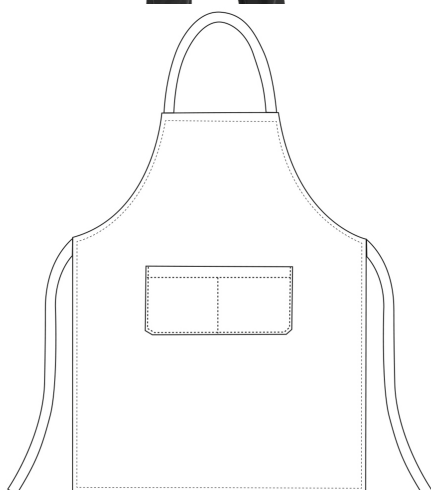

BIP APRON

Bip Apron with pocket 90x70 cm

SKU: 6103157A

Categories: [Bip Apron](#)

ADDITIONAL INFORMATION

Fantasy

Composition

UNISEX SIZES

	XS	S	M	L	XL	XXL	XXXL	XXXXL
A	80	88	96	104	112	120	128	136
B	70	78	86	94	102	110	118	126
C	75	78	81	83	83	83	83	83

WOMAN SIZES

	XS	S	M	L	XL	XXL	XXXL	XXXXL
A	82	90	98	106	114	122	130	138
B	72	80	88	96	104	112	120	128