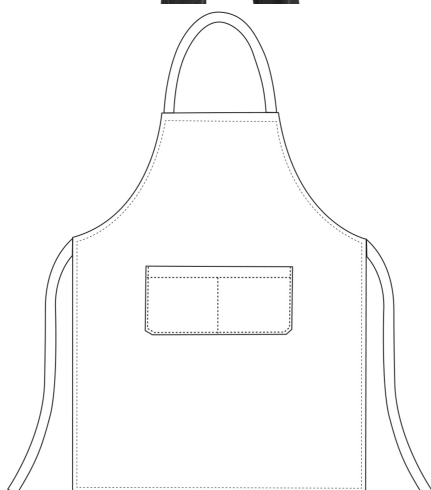

BIP APRON

Bip Apron with pocket 90x70 cm

SKU: 6103159A

Categories: [Bip Apron](#)

ADDITIONAL INFORMATION

Fantasy

Composition

UNISEX SIZES

	XS	S	M	L	XL	XXL	XXXL	XXXXL
A	80	88	96	104	112	120	128	136
B	70	78	86	94	102	110	118	126
C	75	78	81	83	83	83	83	83

WOMAN SIZES

	XS	S	M	L	XL	XXL	XXXL	XXXXL
A	82	90	98	106	114	122	130	138
B	72	80	88	96	104	112	120	128