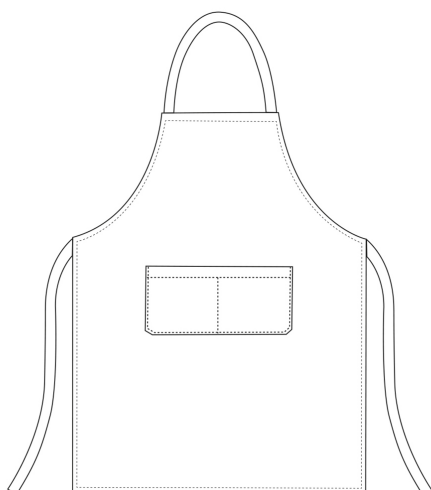

BIP APRON

Bip Apron with pocket 90x70 cm

SKU: 6103003C

Categories: [Bip Apron](#)

ADDITIONAL INFORMATION

Color	Bordeaux
Composition	65% Polyester - 35% Cotton - Bordeaux

UNISEX SIZES

	XS	S	M	L	XL	XXL	XXXL	XXXXL
A	80	88	96	104	112	120	128	136
B	70	78	86	94	102	110	118	126
C	75	78	81	83	83	83	83	83

WOMAN SIZES

	XS	S	M	L	XL	XXL	XXXL	XXXXL
A	82	90	98	106	114	122	130	138
B	72	80	88	96	104	112	120	128

BIG SIZES

	5XL	6XL	7XL
A	140	150	160
B	150	160	170
C	83	83	83

KID SIZES

	XS	S	M	L
A	76/80	82/86	88/92	94/98
B	62	68	74	80