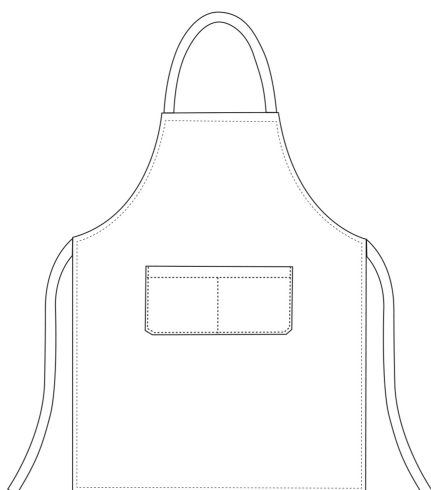

BIP APRON

Bip Apron with pocket 90x70 cm

SKU: 6103003E

Categories: [Bip Apron](#)

ADDITIONAL INFORMATION

Color	Bordeaux
Composition	100% Microfiber - Bordeaux

UNISEX SIZES

	XS	S	M	L	XL	XXL	XXXL	XXXXL
A	80	88	96	104	112	120	128	136
B	70	78	86	94	102	110	118	126
C	75	78	81	83	83	83	83	83

WOMAN SIZES

	XS	S	M	L	XL	XXL	XXXL	XXXXL
A	82	90	98	106	114	122	130	138
B	72	80	88	96	104	112	120	128

BIG SIZES

	5XL	6XL	7XL
A	140	150	160
B	150	160	170
C	83	83	83

KID SIZES

	XS	S	M	L
A	76/80	82/86	88/92	94/98
B	62	68	74	80