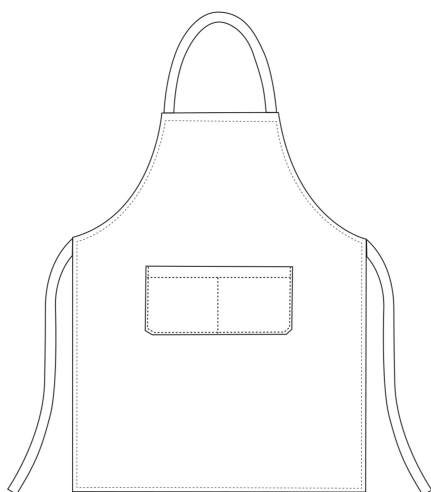

BIP APRON

Bip Apron with pocket 90x70 cm

SKU: 6103004C

Categories: [Bip Apron](#)

ADDITIONAL INFORMATION

Color

Bottle green

Composition

65% Polyester - 35% Cotton - Bottle green

UNISEX SIZES

	XS	S	M	L	XL	XXL	XXXL	XXXXL
A	80	88	96	104	112	120	128	136
B	70	78	86	94	102	110	118	126
C	75	78	81	83	83	83	83	83

WOMAN SIZES

	XS	S	M	L	XL	XXL	XXXL	XXXXL
A	82	90	98	106	114	122	130	138
B	72	80	88	96	104	112	120	128