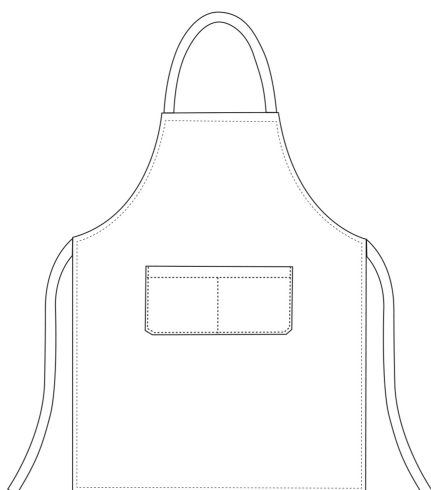

BIP APRON

Bip Apron with pocket 90x70 cm

SKU: 6103005C

Categories: [Bip Apron](#)

ADDITIONAL INFORMATION

Color	Royal
Composition	65% Polyester – 35% Cotton – Royal

UNISEX SIZES

	XS	S	M	L	XL	XXL	XXXL	XXXXL
A	80	88	96	104	112	120	128	136
B	70	78	86	94	102	110	118	126
C	75	78	81	83	83	83	83	83

WOMAN SIZES

	XS	S	M	L	XL	XXL	XXXL	XXXXL
A	82	90	98	106	114	122	130	138
B	72	80	88	96	104	112	120	128

BIG SIZES

	5XL	6XL	7XL
A	140	150	160
B	150	160	170
C	83	83	83

KID SIZES

	XS	S	M	L
A	76/80	82/86	88/92	94/98
B	62	68	74	80