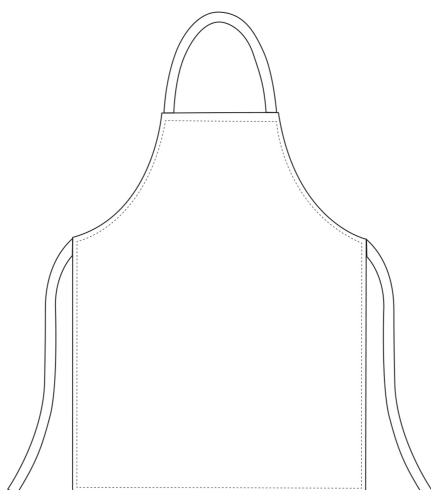

BIP APRON NO POCKET

Bip Apron No Pocket 90x70 cm

SKU: 6102001N

Categories: [Bip Apron No Pocket](#)

ADDITIONAL INFORMATION

Color	White
Composition	80% Polyester - 20% Cotton - White

UNISEX SIZES

	XS	S	M	L	XL	XXL	XXXL	XXXXL
A	80	88	96	104	112	120	128	136
B	70	78	86	94	102	110	118	126
C	75	78	81	83	83	83	83	83

WOMAN SIZES

	XS	S	M	L	XL	XXL	XXXL	XXXXL
A	82	90	98	106	114	122	130	138
B	72	80	88	96	104	112	120	128

BIG SIZES

	5XL	6XL	7XL
A	140	150	160
B	150	160	170
C	83	83	83

KID SIZES

	XS	S	M	L
A	76/80	82/86	88/92	94/98
B	62	68	74	80