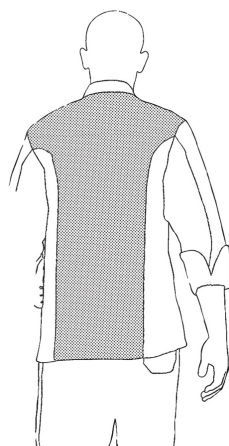

COMFORT EXTRA

BIG chef jacket with back in Air Plus

SKU: 1900002C

Categories: [Jackets](#)

ADDITIONAL INFORMATION

Size	5xl, 6xl, 7xl
Color	Black
Gender	Big
Composition	65% Polyester - 35% Cotton - Black

UNISEX SIZES

	XS	S	M	L	XL	XXL	XXXL	XXXXL
A	80	88	96	104	112	120	128	136
B	70	78	86	94	102	110	118	126
C	75	78	81	83	83	83	83	83

WOMAN SIZES

	XS	S	M	L	XL	XXL	XXXL	XXXXL
A	82	90	98	106	114	122	130	138
B	72	80	88	96	104	112	120	128

BIG SIZES

	5XL	6XL	7XL
A	140	150	160
B	150	160	170
C	83	83	83

KID SIZES

	XS	S	M	L
A	76/80	82/86	88/92	94/98
B	62	68	74	80

SIZES CHART - CONVERSIONE TAGLIE

	XS	S	M	L	XL	XXL	XXXL	XXXXL
I	38 - 40	42 - 44	46 - 48	50 - 52	54 - 56	58 - 60	62 - 64	66 - 68
F	34 - 36 (0)	38 - 40 (1)	42 - 44 (2)	46 - 48 (3)	50 - 52 (4)	54 - 56 (5)	58 - 60 (6)	62 - 64 (7)
DE	32 - 34	36 - 38	40 - 42	44 - 46	48 - 50	52 - 54	56 - 58	60 - 62
UK	28 - 30	32 - 34	36 - 38	40 - 42	44 - 46	48 - 50	52 - 54	56 - 58