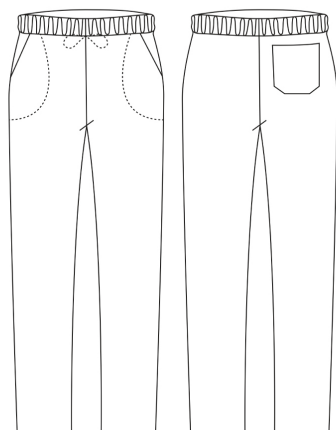

COULISSE

Unisex trousers with coulisse

SKU: 3502106C

Categories: [Coulisse](#)

ADDITIONAL INFORMATION

Size	s, m, l, xl, xxl, xxxl
Color	France
Gender	Unisex
Composition	65% Polyester - 35% Cotton - France

UNISEX SIZES

	XS	S	M	L	XL	XXL	XXXL	XXXXL
A	80	88	96	104	112	120	128	136
B	70	78	86	94	102	110	118	126
C	75	78	81	83	83	83	83	83

WOMAN SIZES

	XS	S	M	L	XL	XXL	XXXL	XXXXL
A	82	90	98	106	114	122	130	138
B	72	80	88	96	104	112	120	128

BIG SIZES

	5XL	6XL	7XL
A	140	150	160
B	150	160	170
C	83	83	83

KID SIZES

	XS	S	M	L
A	76/80	82/86	88/92	94/98
B	62	68	74	80

SIZES CHART - CONVERSIONE TAGLIE

	XS	S	M	L	XL	XXL	XXXL	XXXXL
I	38 - 40	42 - 44	46 - 48	50 - 52	54 - 56	58 - 60	62 - 64	66 - 68
F	34 - 36 (0)	38 - 40 (1)	42 - 44 (2)	46 - 48 (3)	50 - 52 (4)	54 - 56 (5)	58 - 60 (6)	62 - 64 (7)
DE	32 - 34	36 - 38	40 - 42	44 - 46	48 - 50	52 - 54	56 - 58	60 - 62
UK	28 - 30	32 - 34	36 - 38	40 - 42	44 - 46	48 - 50	52 - 54	56 - 58