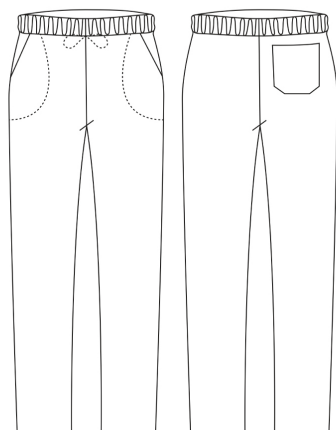

COULISSE

Unisex trousers with coulisse

SKU: 3502122C

Categories: [Coulisse](#)

ADDITIONAL INFORMATION

Size	s, m, l, xl, xxl, xxxl
Fantasy	Friend
Gender	Unisex
Composition	65% Polyester - 35% Cotton - Friend

UNISEX SIZES

	XS	S	M	L	XL	XXL	XXXL	XXXXL
A	80	88	96	104	112	120	128	136
B	70	78	86	94	102	110	118	126
C	75	78	81	83	83	83	83	83

WOMAN SIZES

	XS	S	M	L	XL	XXL	XXXL	XXXXL
A	82	90	98	106	114	122	130	138
B	72	80	88	96	104	112	120	128

BIG SIZES

	5XL	6XL	7XL
A	140	150	160
B	150	160	170
C	83	83	83

KID SIZES

	XS	S	M	L
A	76/80	82/86	88/92	94/98
B	62	68	74	80

SIZES CHART - CONVERSIONE TAGLIE

	XS	S	M	L	XL	XXL	XXXL	XXXXL
I	38 - 40	42 - 44	46 - 48	50 - 52	54 - 56	58 - 60	62 - 64	66 - 68
F	34 - 36 (0)	38 - 40 (1)	42 - 44 (2)	46 - 48 (3)	50 - 52 (4)	54 - 56 (5)	58 - 60 (6)	62 - 64 (7)
DE	32 - 34	36 - 38	40 - 42	44 - 46	48 - 50	52 - 54	56 - 58	60 - 62
UK	28 - 30	32 - 34	36 - 38	40 - 42	44 - 46	48 - 50	52 - 54	56 - 58