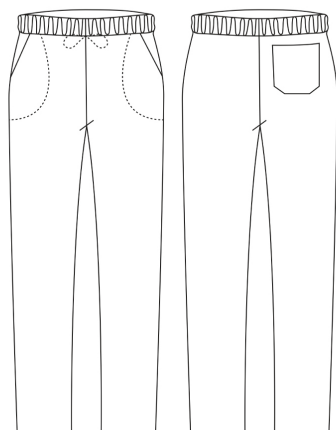

COULISSE

Unisex trousers with coulisse

SKU: 3502055C

Categories: [Coulisse](#)

ADDITIONAL INFORMATION

| | |
|--------------------|-----------------------------------|
| Size | s, m, l, xl, xxl, xxxl |
| Color | Wine |
| Gender | Unisex |
| Composition | 65% Polyester - 35% Cotton - Wine |

UNISEX SIZES

| | XS | S | M | L | XL | XXL | XXXL | XXXXL |
|---|----|----|----|-----|-----|-----|------|-------|
| A | 80 | 88 | 96 | 104 | 112 | 120 | 128 | 136 |
| B | 70 | 78 | 86 | 94 | 102 | 110 | 118 | 126 |
| C | 75 | 78 | 81 | 83 | 83 | 83 | 83 | 83 |

BIG SIZES

| | 5XL | 6XL | 7XL |
|---|-----|-----|-----|
| A | 140 | 150 | 160 |
| B | 150 | 160 | 170 |
| C | 83 | 83 | 83 |

KID SIZES

| | XS | S | M | L |
|---|-------|-------|-------|-------|
| A | 76/80 | 82/86 | 88/92 | 94/98 |
| B | 62 | 68 | 74 | 80 |

SIZES CHART - CONVERSIONE TAGLIE

| | XS | S | M | L | XL | XXL | XXXL | XXXXL |
|----|-------------|-------------|-------------|-------------|-------------|-------------|-------------|-------------|
| I | 38 - 40 | 42 - 44 | 46 - 48 | 50 - 52 | 54 - 56 | 58 - 60 | 62 - 64 | 66 - 68 |
| F | 34 - 36 (0) | 38 - 40 (1) | 42 - 44 (2) | 46 - 48 (3) | 50 - 52 (4) | 54 - 56 (5) | 58 - 60 (6) | 62 - 64 (7) |
| DE | 32 - 34 | 36 - 38 | 40 - 42 | 44 - 46 | 48 - 50 | 52 - 54 | 56 - 58 | 60 - 62 |
| UK | 28 - 30 | 32 - 34 | 36 - 38 | 40 - 42 | 44 - 46 | 48 - 50 | 52 - 54 | 56 - 58 |