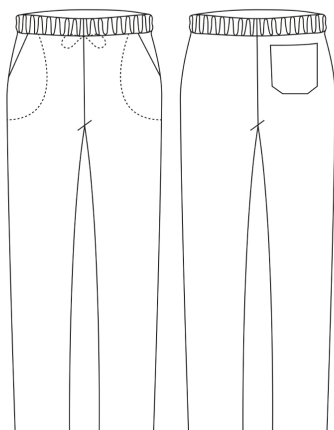

COULISSE

Unisex trousers with coulisse

SKU: 3502055C

Categories: [Coulisse](#)

ADDITIONAL INFORMATION

Size	s, m, l, xl, xxl, xxxl
Color	Wine
Gender	Unisex
Composition	65% Polyester - 35% Cotton - Wine

UNISEX SIZES

	XS	S	M	L	XL	XXL	XXXL	XXXXL
A	80	88	96	104	112	120	128	136
B	70	78	86	94	102	110	118	126
C	75	78	81	83	83	83	83	83

WOMAN SIZES

	XS	S	M	L	XL	XXL	XXXL	XXXXL
A	82	90	98	106	114	122	130	138
B	72	80	88	96	104	112	120	128

BIG SIZES

	5XL	6XL	7XL
A	140	150	160
B	150	160	170
C	83	83	83

KID SIZES

	XS	S	M	L
A	76/80	82/86	88/92	94/98
B	62	68	74	80

SIZES CHART - CONVERSIONE TAGLIE

	XS	S	M	L	XL	XXL	XXXL	XXXXL
I	38 - 40	42 - 44	46 - 48	50 - 52	54 - 56	58 - 60	62 - 64	66 - 68
F	34 - 36 (0)	38 - 40 (1)	42 - 44 (2)	46 - 48 (3)	50 - 52 (4)	54 - 56 (5)	58 - 60 (6)	62 - 64 (7)
DE	32 - 34	36 - 38	40 - 42	44 - 46	48 - 50	52 - 54	56 - 58	60 - 62
UK	28 - 30	32 - 34	36 - 38	40 - 42	44 - 46	48 - 50	52 - 54	56 - 58