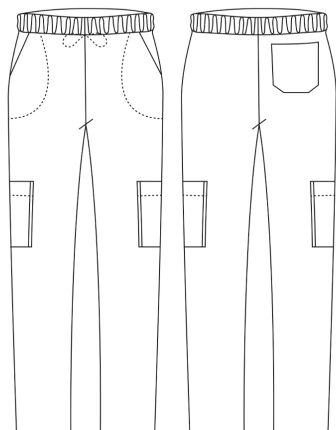

COULISSE LEG POCKET

Unisex trousers with coulisse and leg pockets

SKU: 3503002C

Categories: [Coulisse Leg Pocket](#)

ADDITIONAL INFORMATION

Size	s, m, l, xl, xxl, xxxl
Color	Black
Gender	Unisex
Composition	65% Polyester - 35% Cotton - Black

UNISEX SIZES

	XS	S	M	L	XL	XXL	XXXL	XXXXL
A	80	88	96	104	112	120	128	136
B	70	78	86	94	102	110	118	126
C	75	78	81	83	83	83	83	83

WOMAN SIZES

	XS	S	M	L	XL	XXL	XXXL	XXXXL
A	82	90	98	106	114	122	130	138
B	72	80	88	96	104	112	120	128

BIG SIZES

	5XL	6XL	7XL
A	140	150	160
B	150	160	170
C	83	83	83

KID SIZES

	XS	S	M	L
A	76/80	82/86	88/92	94/98
B	62	68	74	80

SIZES CHART - CONVERSIONE TAGLIE

	XS	S	M	L	XL	XXL	XXXL	XXXXL
I	38 - 40	42 - 44	46 - 48	50 - 52	54 - 56	58 - 60	62 - 64	66 - 68
F	34 - 36 (0)	38 - 40 (1)	42 - 44 (2)	46 - 48 (3)	50 - 52 (4)	54 - 56 (5)	58 - 60 (6)	62 - 64 (7)
DE	32 - 34	36 - 38	40 - 42	44 - 46	48 - 50	52 - 54	56 - 58	60 - 62
UK	28 - 30	32 - 34	36 - 38	40 - 42	44 - 46	48 - 50	52 - 54	56 - 58