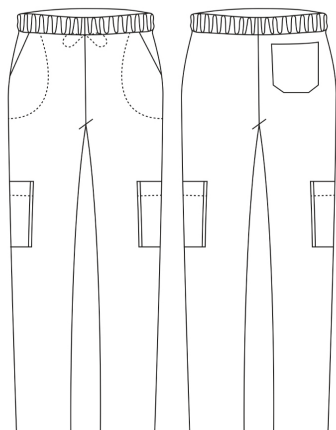

COULISSE LEG POCKET

Unisex trousers with coulisse and leg pockets

SKU: 3503054A

Categories: [Coulisse Leg Pocket](#)

ADDITIONAL INFORMATION

Size	s, m, l, xl, xxl, xxxl
Color	Sir
Gender	Unisex
Composition	100% Cotton - Sir

UNISEX SIZES

	XS	S	M	L	XL	XXL	XXXL	XXXXL
A	80	88	96	104	112	120	128	136
B	70	78	86	94	102	110	118	126
C	75	78	81	83	83	83	83	83

WOMAN SIZES

	XS	S	M	L	XL	XXL	XXXL	XXXXL
A	82	90	98	106	114	122	130	138
B	72	80	88	96	104	112	120	128

BIG SIZES

	5XL	6XL	7XL
A	140	150	160
B	150	160	170
C	83	83	83

KID SIZES

	XS	S	M	L
A	76/80	82/86	88/92	94/98
B	62	68	74	80

SIZES CHART - CONVERSIONE TAGLIE

	XS	S	M	L	XL	XXL	XXXL	XXXXL
I	38 - 40	42 - 44	46 - 48	50 - 52	54 - 56	58 - 60	62 - 64	66 - 68
F	34 - 36 (0)	38 - 40 (1)	42 - 44 (2)	46 - 48 (3)	50 - 52 (4)	54 - 56 (5)	58 - 60 (6)	62 - 64 (7)
DE	32 - 34	36 - 38	40 - 42	44 - 46	48 - 50	52 - 54	56 - 58	60 - 62
UK	28 - 30	32 - 34	36 - 38	40 - 42	44 - 46	48 - 50	52 - 54	56 - 58