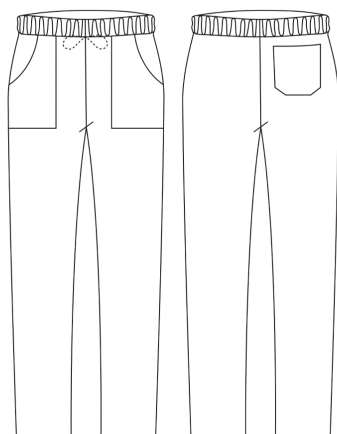

COULISSE POCKET

Unisex trousers with coulisse and patch pockets

SKU: 3504008C

Categories: [Coulisse Pockets](#)

ADDITIONAL INFORMATION

Size	xs, s, m, l, xl, xxl, xxxl
Color	Kaki
Gender	Unisex
Composition	65% Polyester - 35% Cotton - Kaki

UNISEX SIZES

	XS	S	M	L	XL	XXL	XXXL	XXXXL
A	80	88	96	104	112	120	128	136
B	70	78	86	94	102	110	118	126
C	75	78	81	83	83	83	83	83

WOMAN SIZES

	XS	S	M	L	XL	XXL	XXXL	XXXXL
A	82	90	98	106	114	122	130	138
B	72	80	88	96	104	112	120	128

BIG SIZES

	5XL	6XL	7XL
A	140	150	160
B	150	160	170
C	83	83	83

KID SIZES

	XS	S	M	L
A	76/80	82/86	88/92	94/98
B	62	68	74	80

SIZES CHART - CONVERSIONE TAGLIE

	XS	S	M	L	XL	XXL	XXXL	XXXXL
I	38 - 40	42 - 44	46 - 48	50 - 52	54 - 56	58 - 60	62 - 64	66 - 68
F	34 - 36 (0)	38 - 40 (1)	42 - 44 (2)	46 - 48 (3)	50 - 52 (4)	54 - 56 (5)	58 - 60 (6)	62 - 64 (7)
DE	32 - 34	36 - 38	40 - 42	44 - 46	48 - 50	52 - 54	56 - 58	60 - 62
UK	28 - 30	32 - 34	36 - 38	40 - 42	44 - 46	48 - 50	52 - 54	56 - 58