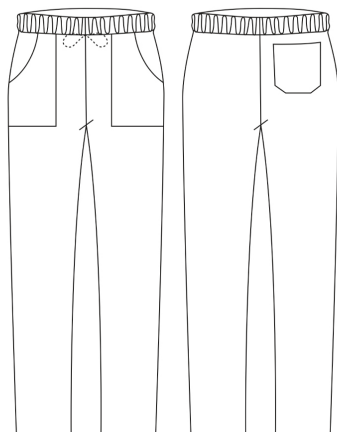

COULISSE POCKET

Unisex trousers with coulisse and patch pockets

SKU: 3504010A

Categories: [Coulisse Pockets](#)

ADDITIONAL INFORMATION

Size	xs, s, m, l, xl, xxl, xxxl
Color	Medical green
Gender	Unisex
Composition	100% Cotton - Medical green

UNISEX SIZES

	XS	S	M	L	XL	XXL	XXXL	XXXXL
A	80	88	96	104	112	120	128	136
B	70	78	86	94	102	110	118	126
C	75	78	81	83	83	83	83	83

WOMAN SIZES

	XS	S	M	L	XL	XXL	XXXL	XXXXL
A	82	90	98	106	114	122	130	138
B	72	80	88	96	104	112	120	128

BIG SIZES

	5XL	6XL	7XL
A	140	150	160
B	150	160	170
C	83	83	83

KID SIZES

	XS	S	M	L
A	76/80	82/86	88/92	94/98
B	62	68	74	80

SIZES CHART - CONVERSIONE TAGLIE

	XS	S	M	L	XL	XXL	XXXL	XXXXL
I	38 - 40	42 - 44	46 - 48	50 - 52	54 - 56	58 - 60	62 - 64	66 - 68
F	34 - 36 (0)	38 - 40 (1)	42 - 44 (2)	46 - 48 (3)	50 - 52 (4)	54 - 56 (5)	58 - 60 (6)	62 - 64 (7)
DE	32 - 34	36 - 38	40 - 42	44 - 46	48 - 50	52 - 54	56 - 58	60 - 62
UK	28 - 30	32 - 34	36 - 38	40 - 42	44 - 46	48 - 50	52 - 54	56 - 58