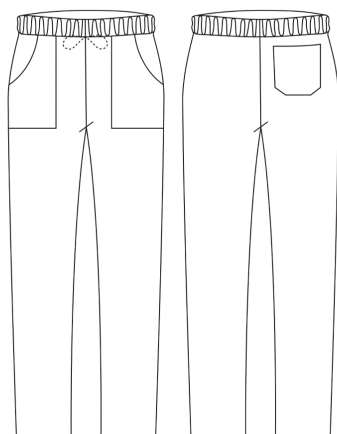

COULISSE POCKET

Unisex trousers with coulisse and patch pockets

SKU: 3504011A

Categories: [Coulisse Pockets](#)

ADDITIONAL INFORMATION

Size	xs, s, m, l, xl, xxl, xxxl
Color	Light blue
Gender	Unisex
Composition	100% Cotton - Light blue

UNISEX SIZES

	XS	S	M	L	XL	XXL	XXXL	XXXXL
A	80	88	96	104	112	120	128	136
B	70	78	86	94	102	110	118	126
C	75	78	81	83	83	83	83	83

WOMAN SIZES

	XS	S	M	L	XL	XXL	XXXL	XXXXL
A	82	90	98	106	114	122	130	138
B	72	80	88	96	104	112	120	128

BIG SIZES

	5XL	6XL	7XL
A	140	150	160
B	150	160	170
C	83	83	83

KID SIZES

	XS	S	M	L
A	76/80	82/86	88/92	94/98
B	62	68	74	80

SIZES CHART - CONVERSIONE TAGLIE

	XS	S	M	L	XL	XXL	XXXL	XXXXL
I	38 - 40	42 - 44	46 - 48	50 - 52	54 - 56	58 - 60	62 - 64	66 - 68
F	34 - 36 (0)	38 - 40 (1)	42 - 44 (2)	46 - 48 (3)	50 - 52 (4)	54 - 56 (5)	58 - 60 (6)	62 - 64 (7)
DE	32 - 34	36 - 38	40 - 42	44 - 46	48 - 50	52 - 54	56 - 58	60 - 62
UK	28 - 30	32 - 34	36 - 38	40 - 42	44 - 46	48 - 50	52 - 54	56 - 58