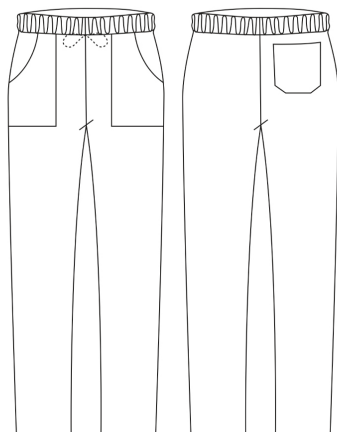

COULISSE POCKET

Unisex trousers with coulisse and patch pockets

SKU: 3504011A

Categories: [Coulisse Pockets](#)

ADDITIONAL INFORMATION

Size	xs, s, m, l, xl, xxl, xxxl
Color	Light blue
Gender	Unisex
Composition	100% Cotton - Light blue

UNISEX SIZES

	XS	S	M	L	XL	XXL	XXXL	XXXXL
A	80	88	96	104	112	120	128	136
B	70	78	86	94	102	110	118	126
C	75	78	81	83	83	83	83	83

WOMAN SIZES

	XS	S	M	L	XL	XXL	XXXL	XXXXL
A	82	90	98	106	114	122	130	138
B	72	80	88	96	104	112	120	128

BIG SIZES

	5XL	6XL	7XL
A	140	150	160
B	150	160	170
C	83	83	83

KID SIZES

	XS	S	M	L
A	76/80	82/86	88/92	94/98
B	62	68	74	80

SIZES CHART - CONVERSIONE TAGLIE

	XS	S	M	L	XL	XXL	XXXL	XXXXL
I	38 - 40	42 - 44	46 - 48	50 - 52	54 - 56	58 - 60	62 - 64	66 - 68
F	34 - 36 (0)	38 - 40 (1)	42 - 44 (2)	46 - 48 (3)	50 - 52 (4)	54 - 56 (5)	58 - 60 (6)	62 - 64 (7)
DE	32 - 34	36 - 38	40 - 42	44 - 46	48 - 50	52 - 54	56 - 58	60 - 62
UK	28 - 30	32 - 34	36 - 38	40 - 42	44 - 46	48 - 50	52 - 54	56 - 58