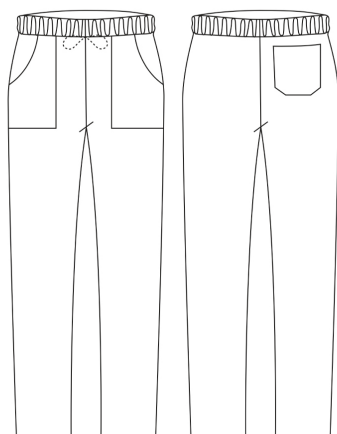

COULISSE POCKET

Unisex trousers with coulisse and patch pockets

SKU: 3504012C

Categories: [Coulisse Pockets](#)

ADDITIONAL INFORMATION

Size	xs, s, m, l, xl, xxl, xxxl
Color	Yellow
Gender	Unisex
Composition	65% Polyester - 35% Cotton - Yellow

UNISEX SIZES

	XS	S	M	L	XL	XXL	XXXL	XXXXL
A	80	88	96	104	112	120	128	136
B	70	78	86	94	102	110	118	126
C	75	78	81	83	83	83	83	83

WOMAN SIZES

	XS	S	M	L	XL	XXL	XXXL	XXXXL
A	82	90	98	106	114	122	130	138
B	72	80	88	96	104	112	120	128

BIG SIZES

	5XL	6XL	7XL
A	140	150	160
B	150	160	170
C	83	83	83

KID SIZES

	XS	S	M	L
A	76/80	82/86	88/92	94/98
B	62	68	74	80

SIZES CHART - CONVERSIONE TAGLIE

	XS	S	M	L	XL	XXL	XXXL	XXXXL
I	38 - 40	42 - 44	46 - 48	50 - 52	54 - 56	58 - 60	62 - 64	66 - 68
F	34 - 36 (0)	38 - 40 (1)	42 - 44 (2)	46 - 48 (3)	50 - 52 (4)	54 - 56 (5)	58 - 60 (6)	62 - 64 (7)
DE	32 - 34	36 - 38	40 - 42	44 - 46	48 - 50	52 - 54	56 - 58	60 - 62
UK	28 - 30	32 - 34	36 - 38	40 - 42	44 - 46	48 - 50	52 - 54	56 - 58