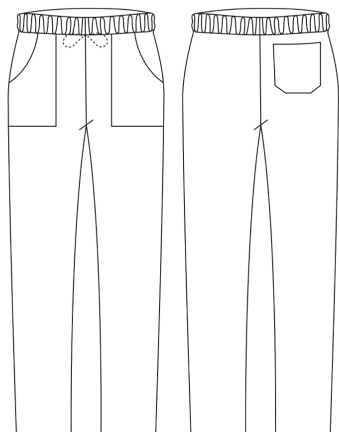

COULISSE POCKET

Unisex trousers with coulisse and patch pockets

SKU: 3504016C

Categories: [Coulisse Pockets](#)

ADDITIONAL INFORMATION

Size	xs, s, m, l, xl, xxl, xxxl
Color	Convoy
Gender	Unisex
Composition	65% Polyester - 35% Cotton - Convoy

UNISEX SIZES

	XS	S	M	L	XL	XXL	XXXL	XXXXL
A	80	88	96	104	112	120	128	136
B	70	78	86	94	102	110	118	126
C	75	78	81	83	83	83	83	83

WOMAN SIZES

	XS	S	M	L	XL	XXL	XXXL	XXXXL
A	82	90	98	106	114	122	130	138
B	72	80	88	96	104	112	120	128

BIG SIZES

	5XL	6XL	7XL
A	140	150	160
B	150	160	170
C	83	83	83

KID SIZES

	XS	S	M	L
A	76/80	82/86	88/92	94/98
B	62	68	74	80

SIZES CHART - CONVERSIONE TAGLIE

	XS	S	M	L	XL	XXL	XXXL	XXXXL
I	38 - 40	42 - 44	46 - 48	50 - 52	54 - 56	58 - 60	62 - 64	66 - 68
F	34 - 36 (0)	38 - 40 (1)	42 - 44 (2)	46 - 48 (3)	50 - 52 (4)	54 - 56 (5)	58 - 60 (6)	62 - 64 (7)
DE	32 - 34	36 - 38	40 - 42	44 - 46	48 - 50	52 - 54	56 - 58	60 - 62
UK	28 - 30	32 - 34	36 - 38	40 - 42	44 - 46	48 - 50	52 - 54	56 - 58