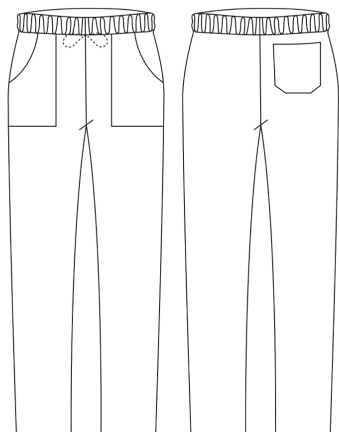

COULISSE POCKET

Unisex trousers with coulisse and patch pockets

SKU: 3504016E

Categories: [Coulisse Pockets](#)

ADDITIONAL INFORMATION

Size	xs, s, m, l, xl, xxl, xxxl
Color	Convoy
Gender	Unisex
Composition	100% Microfiber - Convoy

UNISEX SIZES

	XS	S	M	L	XL	XXL	XXXL	XXXXL
A	80	88	96	104	112	120	128	136
B	70	78	86	94	102	110	118	126
C	75	78	81	83	83	83	83	83

WOMAN SIZES

	XS	S	M	L	XL	XXL	XXXL	XXXXL
A	82	90	98	106	114	122	130	138
B	72	80	88	96	104	112	120	128

BIG SIZES

	5XL	6XL	7XL
A	140	150	160
B	150	160	170
C	83	83	83

KID SIZES

	XS	S	M	L
A	76/80	82/86	88/92	94/98
B	62	68	74	80

SIZES CHART - CONVERSIONE TAGLIE

	XS	S	M	L	XL	XXL	XXXL	XXXXL
I	38 - 40	42 - 44	46 - 48	50 - 52	54 - 56	58 - 60	62 - 64	66 - 68
F	34 - 36 (0)	38 - 40 (1)	42 - 44 (2)	46 - 48 (3)	50 - 52 (4)	54 - 56 (5)	58 - 60 (6)	62 - 64 (7)
DE	32 - 34	36 - 38	40 - 42	44 - 46	48 - 50	52 - 54	56 - 58	60 - 62
UK	28 - 30	32 - 34	36 - 38	40 - 42	44 - 46	48 - 50	52 - 54	56 - 58