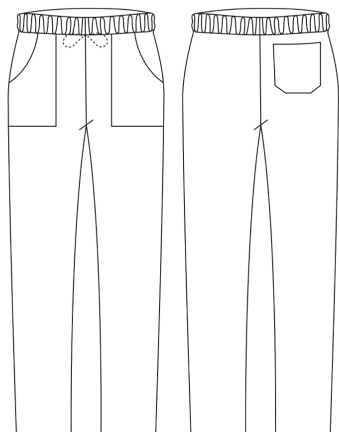

COULISSE POCKET

Unisex trousers with coulisse and patch pockets

SKU: 3504018C

Categories: [Coulisse Pockets](#)

ADDITIONAL INFORMATION

Size	xs, s, m, l, xl, xxl, xxxl
Color	Kelly green
Gender	Unisex
Composition	65% Polyester – 35% Cotton – Kelly green

UNISEX SIZES

	XS	S	M	L	XL	XXL	XXXL	XXXXL
A	80	88	96	104	112	120	128	136
B	70	78	86	94	102	110	118	126
C	75	78	81	83	83	83	83	83

WOMAN SIZES

	XS	S	M	L	XL	XXL	XXXL	XXXXL
A	82	90	98	106	114	122	130	138
B	72	80	88	96	104	112	120	128

BIG SIZES

	5XL	6XL	7XL
A	140	150	160
B	150	160	170
C	83	83	83

KID SIZES

	XS	S	M	L
A	76/80	82/86	88/92	94/98
B	62	68	74	80

SIZES CHART - CONVERSIONE TAGLIE

	XS	S	M	L	XL	XXL	XXXL	XXXXL
I	38 - 40	42 - 44	46 - 48	50 - 52	54 - 56	58 - 60	62 - 64	66 - 68
F	34 - 36 (0)	38 - 40 (1)	42 - 44 (2)	46 - 48 (3)	50 - 52 (4)	54 - 56 (5)	58 - 60 (6)	62 - 64 (7)
DE	32 - 34	36 - 38	40 - 42	44 - 46	48 - 50	52 - 54	56 - 58	60 - 62
UK	28 - 30	32 - 34	36 - 38	40 - 42	44 - 46	48 - 50	52 - 54	56 - 58