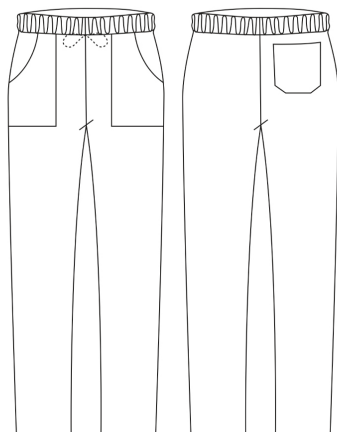

COULISSE POCKET

Unisex trousers with coulisse and patch pockets

SKU: 3504018C

Categories: [Coulisse Pockets](#)

ADDITIONAL INFORMATION

Size	xs, s, m, l, xl, xxl, xxxl
Color	Kelly green
Gender	Unisex
Composition	65% Polyester – 35% Cotton – Kelly green

UNISEX SIZES

	XS	S	M	L	XL	XXL	XXXL	XXXXL
A	80	88	96	104	112	120	128	136
B	70	78	86	94	102	110	118	126
C	75	78	81	83	83	83	83	83

WOMAN SIZES

	XS	S	M	L	XL	XXL	XXXL	XXXXL
A	82	90	98	106	114	122	130	138
B	72	80	88	96	104	112	120	128

BIG SIZES

	5XL	6XL	7XL
A	140	150	160
B	150	160	170
C	83	83	83

KID SIZES

	XS	S	M	L
A	76/80	82/86	88/92	94/98
B	62	68	74	80

SIZES CHART - CONVERSIONE TAGLIE

	XS	S	M	L	XL	XXL	XXXL	XXXXL
I	38 - 40	42 - 44	46 - 48	50 - 52	54 - 56	58 - 60	62 - 64	66 - 68
F	34 - 36 (0)	38 - 40 (1)	42 - 44 (2)	46 - 48 (3)	50 - 52 (4)	54 - 56 (5)	58 - 60 (6)	62 - 64 (7)
DE	32 - 34	36 - 38	40 - 42	44 - 46	48 - 50	52 - 54	56 - 58	60 - 62
UK	28 - 30	32 - 34	36 - 38	40 - 42	44 - 46	48 - 50	52 - 54	56 - 58