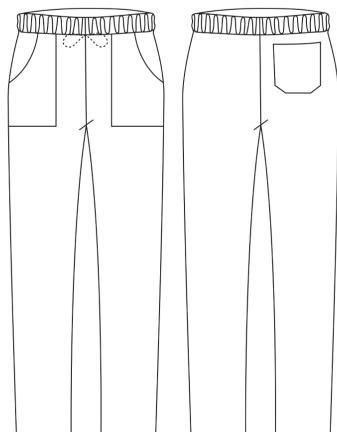

COULISSE POCKET

Unisex trousers with coulisse and patch pockets

SKU: 3504063C

Categories: [Coulisse Pockets](#)

ADDITIONAL INFORMATION

Size	xs, s, m, l, xl, xxl, xxxl
Color	Gessato
Gender	Unisex
Composition	65% Polyester - 35% Cotton - Gessato

UNISEX SIZES

	XS	S	M	L	XL	XXL	XXXL	XXXXL
A	80	88	96	104	112	120	128	136
B	70	78	86	94	102	110	118	126
C	75	78	81	83	83	83	83	83

WOMAN SIZES

	XS	S	M	L	XL	XXL	XXXL	XXXXL
A	82	90	98	106	114	122	130	138
B	72	80	88	96	104	112	120	128

BIG SIZES

	5XL	6XL	7XL
A	140	150	160
B	150	160	170
C	83	83	83

KID SIZES

	XS	S	M	L
A	76/80	82/86	88/92	94/98
B	62	68	74	80

SIZES CHART - CONVERSIONE TAGLIE

	XS	S	M	L	XL	XXL	XXXL	XXXXL
I	38 - 40	42 - 44	46 - 48	50 - 52	54 - 56	58 - 60	62 - 64	66 - 68
F	34 - 36 (0)	38 - 40 (1)	42 - 44 (2)	46 - 48 (3)	50 - 52 (4)	54 - 56 (5)	58 - 60 (6)	62 - 64 (7)
DE	32 - 34	36 - 38	40 - 42	44 - 46	48 - 50	52 - 54	56 - 58	60 - 62
UK	28 - 30	32 - 34	36 - 38	40 - 42	44 - 46	48 - 50	52 - 54	56 - 58