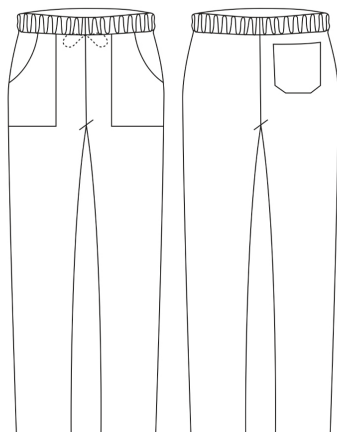

COULISSE POCKET

Unisex trousers with coulisse and patch pockets

SKU: 3504069C

Categories: [Coulisse Pockets](#)

ADDITIONAL INFORMATION

Size	xs, s, m, l, xl, xxl, xxxl
Color	Tea mix
Gender	Unisex
Composition	65% Polyester - 35% Cotton - Tea mix

UNISEX SIZES

	XS	S	M	L	XL	XXL	XXXL	XXXXL
A	80	88	96	104	112	120	128	136
B	70	78	86	94	102	110	118	126
C	75	78	81	83	83	83	83	83

WOMAN SIZES

	XS	S	M	L	XL	XXL	XXXL	XXXXL
A	82	90	98	106	114	122	130	138
B	72	80	88	96	104	112	120	128

BIG SIZES

	5XL	6XL	7XL
A	140	150	160
B	150	160	170
C	83	83	83

KID SIZES

	XS	S	M	L
A	76/80	82/86	88/92	94/98
B	62	68	74	80

SIZES CHART - CONVERSIONE TAGLIE

	XS	S	M	L	XL	XXL	XXXL	XXXXL
I	38 - 40	42 - 44	46 - 48	50 - 52	54 - 56	58 - 60	62 - 64	66 - 68
F	34 - 36 (0)	38 - 40 (1)	42 - 44 (2)	46 - 48 (3)	50 - 52 (4)	54 - 56 (5)	58 - 60 (6)	62 - 64 (7)
DE	32 - 34	36 - 38	40 - 42	44 - 46	48 - 50	52 - 54	56 - 58	60 - 62
UK	28 - 30	32 - 34	36 - 38	40 - 42	44 - 46	48 - 50	52 - 54	56 - 58