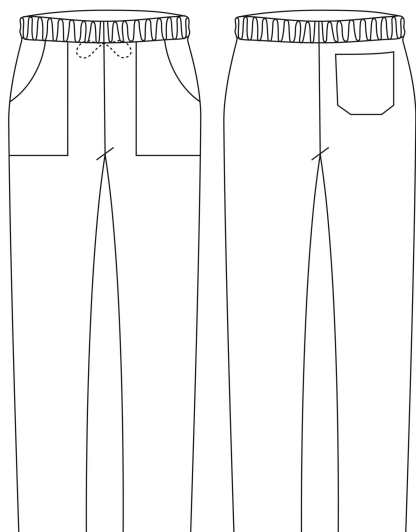

COULISSE POCKET

Unisex trousers with coulisse and patch pockets

SKU: 3504022C

Categories: [Coulisse Pockets](#)

ADDITIONAL INFORMATION

Taglia	xs, s, m, l, xl, xxl, xxxl
Colore	Olive green
Genere	Unisex
Composizione	65% Polyester - 35% Cotton - Olive green

UNISEX SIZES

	XS	S	M	L	XL	XXL	XXXL	XXXXL
A	80	88	96	104	112	120	128	136
B	70	78	86	94	102	110	118	126
C	75	78	81	83	83	83	83	83

WOMAN SIZES

	XS	S	M	L	XL	XXL	XXXL	XXXXL
A	82	90	98	106	114	122	130	138
B	72	80	88	96	104	112	120	128

BIG SIZES

	5XL	6XL	7XL
A	140	150	160
B	150	160	170
C	83	83	83

KID SIZES

	XS	S	M	L
A	76/80	82/86	88/92	94/98
B	62	68	74	80

SIZES CHART - CONVERSIONE TAGLIE

	XS	S	M	L	XL	XXL	XXXL	XXXXL
I	38 - 40	42 - 44	46 - 48	50 - 52	54 - 56	58 - 60	62 - 64	66 - 68
F	34 - 36 (0)	38 - 40 (1)	42 - 44 (2)	46 - 48 (3)	50 - 52 (4)	54 - 56 (5)	58 - 60 (6)	62 - 64 (7)
DE	32 - 34	36 - 38	40 - 42	44 - 46	48 - 50	52 - 54	56 - 58	60 - 62
UK	28 - 30	32 - 34	36 - 38	40 - 42	44 - 46	48 - 50	52 - 54	56 - 58