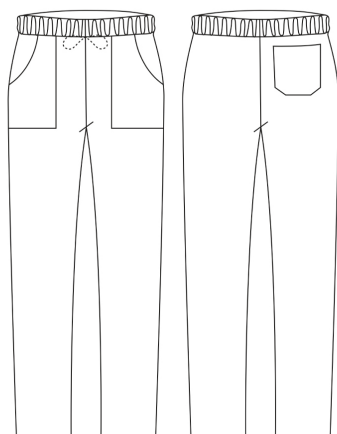

COULISSE POCKET

Unisex trousers with coulisse and patch pockets

SKU: 3504003C

Categories: [Coulisse Pockets](#)

ADDITIONAL INFORMATION

Size	xs, s, m, l, xl, xxl, xxxl
Color	Bordeaux
Gender	Unisex
Composition	65% Polyester - 35% Cotton - Bordeaux

UNISEX SIZES

	XS	S	M	L	XL	XXL	XXXL	XXXXL
A	80	88	96	104	112	120	128	136
B	70	78	86	94	102	110	118	126
C	75	78	81	83	83	83	83	83

WOMAN SIZES

	XS	S	M	L	XL	XXL	XXXL	XXXXL
A	82	90	98	106	114	122	130	138
B	72	80	88	96	104	112	120	128

BIG SIZES

	5XL	6XL	7XL
A	140	150	160
B	150	160	170
C	83	83	83

KID SIZES

	XS	S	M	L
A	76/80	82/86	88/92	94/98
B	62	68	74	80

SIZES CHART - CONVERSIONE TAGLIE

	XS	S	M	L	XL	XXL	XXXL	XXXXL
I	38 - 40	42 - 44	46 - 48	50 - 52	54 - 56	58 - 60	62 - 64	66 - 68
F	34 - 36 (0)	38 - 40 (1)	42 - 44 (2)	46 - 48 (3)	50 - 52 (4)	54 - 56 (5)	58 - 60 (6)	62 - 64 (7)
DE	32 - 34	36 - 38	40 - 42	44 - 46	48 - 50	52 - 54	56 - 58	60 - 62
UK	28 - 30	32 - 34	36 - 38	40 - 42	44 - 46	48 - 50	52 - 54	56 - 58