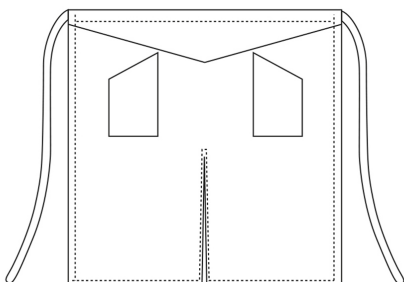

ADDITIONAL INFORMATION

Color

Bordeaux

Composition

65% Polyester - 35% Cotton - Bordeaux