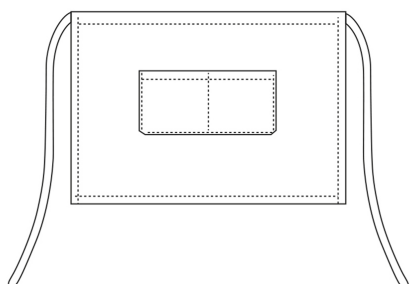

HOST

Host apron with pocket 40x70 cm

SKU: 6115067C

Categories: [Host](#)

ADDITIONAL INFORMATION

Color

Grey mix

Composition

65% Polyester - 35% Cotton - Grey mix

UNISEX SIZES

| | XS | S | M | L | XL | XXL | XXXL | XXXXL |
|---|----|----|----|-----|-----|-----|------|-------|
| A | 80 | 88 | 96 | 104 | 112 | 120 | 128 | 136 |
| B | 70 | 78 | 86 | 94 | 102 | 110 | 118 | 126 |
| C | 75 | 78 | 81 | 83 | 83 | 83 | 83 | 83 |

WOMAN SIZES

| | XS | S | M | L | XL | XXL | XXXL | XXXXL |
|---|----|----|----|-----|-----|-----|------|-------|
| A | 82 | 90 | 98 | 106 | 114 | 122 | 130 | 138 |
| B | 72 | 80 | 88 | 96 | 104 | 112 | 120 | 128 |