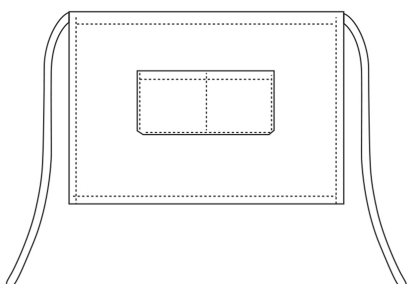

ADDITIONAL INFORMATION

Color

Brown

Composition

85% Polyurethane - 15% Polyester -
Brown