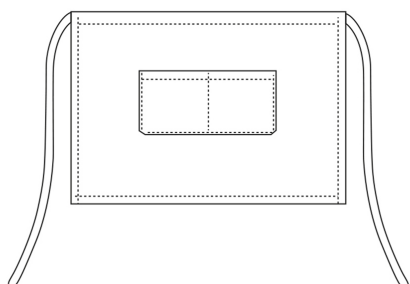

HOST

Host apron with pocket 40x70 cm made in eco-leather

SKU: 6115009U
Categories: [Host](#)

ADDITIONAL INFORMATION

Color

Brown

Composition

85% Polyurethane - 15% Polyester -
Brown

UNISEX SIZES

| | XS | S | M | L | XL | XXL | XXXL | XXXXL |
|---|----|----|----|-----|-----|-----|------|-------|
| A | 80 | 88 | 96 | 104 | 112 | 120 | 128 | 136 |
| B | 70 | 78 | 86 | 94 | 102 | 110 | 118 | 126 |
| C | 75 | 78 | 81 | 83 | 83 | 83 | 83 | 83 |

WOMAN SIZES

| | XS | S | M | L | XL | XXL | XXXL | XXXXL |
|---|----|----|----|-----|-----|-----|------|-------|
| A | 82 | 90 | 98 | 106 | 114 | 122 | 130 | 138 |
| B | 72 | 80 | 88 | 96 | 104 | 112 | 120 | 128 |