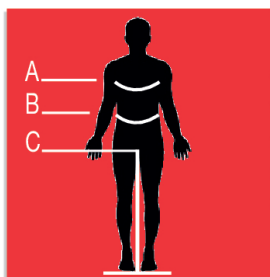

LEONARDO

Unisex short coat

SKU: 5500144A

Categories: [Short Coats](#)

ADDITIONAL INFORMATION

| | |
|--------------------|------------------------|
| Size | s, m, l, xl, xxl, xxxl |
| Gender | Unisex |
| Composition | 100%Cotton - Graphic |

UNISEX SIZES

| | XS | S | M | L | XL | XXL | XXXL | XXXXL |
|---|----|----|----|-----|-----|-----|------|-------|
| A | 80 | 88 | 96 | 104 | 112 | 120 | 128 | 136 |
| B | 70 | 78 | 86 | 94 | 102 | 110 | 118 | 126 |
| C | 75 | 78 | 81 | 83 | 83 | 83 | 83 | 83 |

WOMAN SIZES

| | XS | S | M | L | XL | XXL | XXXL | XXXXL |
|---|----|----|----|-----|-----|-----|------|-------|
| A | 82 | 90 | 98 | 106 | 114 | 122 | 130 | 138 |
| B | 72 | 80 | 88 | 96 | 104 | 112 | 120 | 128 |

BIG SIZES

| | 5XL | 6XL | 7XL |
|---|-----|-----|-----|
| A | 140 | 150 | 160 |
| B | 150 | 160 | 170 |
| C | 83 | 83 | 83 |

KID SIZES

| | XS | S | M | L |
|---|-------|-------|-------|-------|
| A | 76/80 | 82/86 | 88/92 | 94/98 |
| B | 62 | 68 | 74 | 80 |