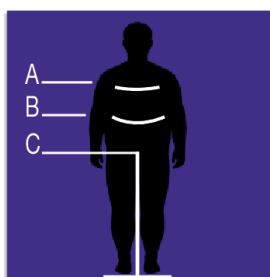

LEONARDO

Unisex short coat

SKU: 5500144A

Categories: [Short Coats](#)

ADDITIONAL INFORMATION

| | |
|--------------------|------------------------|
| Size | s, m, l, xl, xxl, xxxl |
| Gender | Unisex |
| Composition | 100%Cotton - Graphic |

UNISEX SIZES

| | XS | S | M | L | XL | XXL | XXXL | XXXXL |
|---|----|----|----|-----|-----|-----|------|-------|
| A | 80 | 88 | 96 | 104 | 112 | 120 | 128 | 136 |
| B | 70 | 78 | 86 | 94 | 102 | 110 | 118 | 126 |
| C | 75 | 78 | 81 | 83 | 83 | 83 | 83 | 83 |

WOMAN SIZES

| | XS | S | M | L | XL | XXL | XXXL | XXXXL |
|---|----|----|----|-----|-----|-----|------|-------|
| A | 82 | 90 | 98 | 106 | 114 | 122 | 130 | 138 |
| B | 72 | 80 | 88 | 96 | 104 | 112 | 120 | 128 |

BIG SIZES

| | 5XL | 6XL | 7XL |
|---|-----|-----|-----|
| A | 140 | 150 | 160 |
| B | 150 | 160 | 170 |
| C | 83 | 83 | 83 |

KID SIZES

| | XS | S | M | L |
|---|-------|-------|-------|-------|
| A | 76/80 | 82/86 | 88/92 | 94/98 |
| B | 62 | 68 | 74 | 80 |