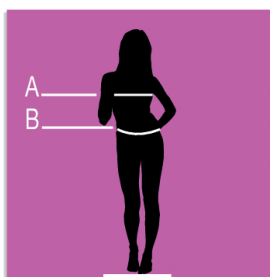

LEONARDO

Unisex short coat

SKU: 5500144A

Categories: [Short Coats](#)

ADDITIONAL INFORMATION

| | |
|--------------------|------------------------|
| Size | s, m, l, xl, xxl, xxxl |
| Gender | Unisex |
| Composition | 100%Cotton - Graphic |

UNISEX SIZES

| | XS | S | M | L | XL | XXL | XXXL | XXXXL |
|---|----|----|----|-----|-----|-----|------|-------|
| A | 80 | 88 | 96 | 104 | 112 | 120 | 128 | 136 |
| B | 70 | 78 | 86 | 94 | 102 | 110 | 118 | 126 |
| C | 75 | 78 | 81 | 83 | 83 | 83 | 83 | 83 |

WOMAN SIZES

| | XS | S | M | L | XL | XXL | XXXL | XXXXL |
|---|----|----|----|-----|-----|-----|------|-------|
| A | 82 | 90 | 98 | 106 | 114 | 122 | 130 | 138 |
| B | 72 | 80 | 88 | 96 | 104 | 112 | 120 | 128 |