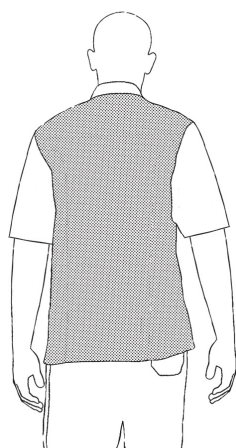

## OTTAVIO MM

Unisex chef jacket with press buttons, short sleeves and back in Air Plus

**SKU:** 2065016C

**Categories:** [Jackets](#)

### ADDITIONAL INFORMATION

<b>Size</b>	s, m, l, xl, xxl, xxxl, xxxxl
<b>Color</b>	Convoy
<b>Gender</b>	Unisex
<b>Composition</b>	65% Polyester - 35% Cotton - Convoy