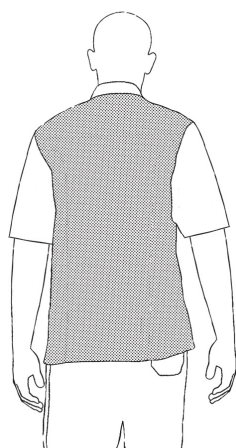

## OTTAVIO MM

Unisex chef jacket with press buttons, short sleeves and back in Air Plus

**SKU:** 2065016C

**Categories:** [Jackets](#)

### ADDITIONAL INFORMATION

<b>Size</b>	l, m, s, xl, xxl, xxxl, xxxxl
<b>Color</b>	Convoy
<b>Gender</b>	Unisex
<b>Composition</b>	65% Polyester - 35% Cotton - Convoy