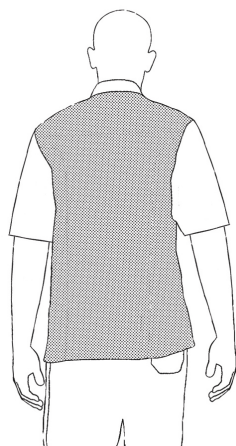

OTTAVIO MM

Unisex chef jacket with press buttons, short sleeves and back in Air Plus

SKU: 2065016C

Categories: [Jackets](#)

ADDITIONAL INFORMATION

Size	s, m, l, xl, xxl, xxxl, xxxxl
Color	Convoy
Gender	Unisex
Composition	65% Polyester - 35% Cotton - Convoy

UNISEX SIZES

	XS	S	M	L	XL	XXL	XXXL	XXXXL
A	80	88	96	104	112	120	128	136
B	70	78	86	94	102	110	118	126
C	75	78	81	83	83	83	83	83

WOMAN SIZES

	XS	S	M	L	XL	XXL	XXXL	XXXXL
A	82	90	98	106	114	122	130	138
B	72	80	88	96	104	112	120	128

BIG SIZES

	5XL	6XL	7XL
A	140	150	160
B	150	160	170
C	83	83	83

KID SIZES

	XS	S	M	L
A	76/80	82/86	88/92	94/98
B	62	68	74	80

SIZES CHART - CONVERSIONE TAGLIE

	XS	S	M	L	XL	XXL	XXXL	XXXXL
I	38 - 40	42 - 44	46 - 48	50 - 52	54 - 56	58 - 60	62 - 64	66 - 68
F	34 - 36 (0)	38 - 40 (1)	42 - 44 (2)	46 - 48 (3)	50 - 52 (4)	54 - 56 (5)	58 - 60 (6)	62 - 64 (7)
DE	32 - 34	36 - 38	40 - 42	44 - 46	48 - 50	52 - 54	56 - 58	60 - 62
UK	28 - 30	32 - 34	36 - 38	40 - 42	44 - 46	48 - 50	52 - 54	56 - 58