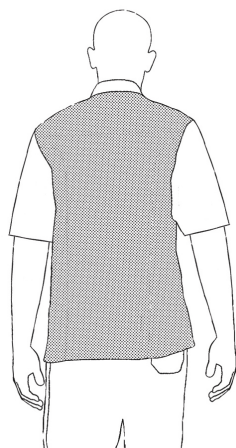

## OTTAVIO MM

Unisex chef jacket with press buttons, short sleeves and back in Air Plus

**SKU:** 2065067C

**Categories:** [Jackets](#)

### ADDITIONAL INFORMATION

<b>Size</b>	s, m, l, xl, xxl, xxxl, xxxxl
<b>Color</b>	Grey mix
<b>Gender</b>	Unisex
<b>Composition</b>	65% Polyester - 35% Cotton - Grey mix