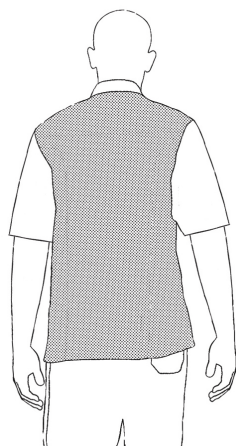

## OTTAVIO MM

Unisex chef jacket with press buttons, short sleeves and back in Air Plus

**SKU:** 2065070F

**Categories:** [Jackets](#)

### ADDITIONAL INFORMATION

<b>Size</b>	s, m, l, xl, xxl, xxxl, xxxxl
<b>Color</b>	Jeans
<b>Gender</b>	Unisex
<b>Composition</b>	60% Cotton - 40% Polyester - Jeans