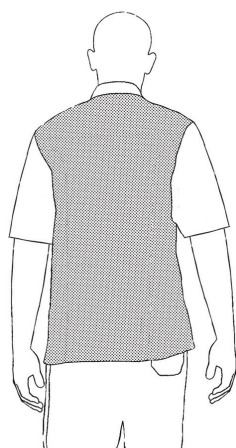

OTTAVIO MM

Unisex chef jacket with press buttons, short sleeves and back in Air Plus

SKU: 2065022C

Categories: [Jackets](#)

ADDITIONAL INFORMATION

Size	s, m, l, xl, xxl, xxxl, xxxxl
Color	Olive green
Gender	Unisex
Composition	65% Polyester - 35% Cotton - Olive green

UNISEX SIZES

	XS	S	M	L	XL	XXL	XXXL	XXXXL
A	80	88	96	104	112	120	128	136
B	70	78	86	94	102	110	118	126
C	75	78	81	83	83	83	83	83

WOMAN SIZES

	XS	S	M	L	XL	XXL	XXXL	XXXXL
A	82	90	98	106	114	122	130	138
B	72	80	88	96	104	112	120	128

BIG SIZES

	5XL	6XL	7XL
A	140	150	160
B	150	160	170
C	83	83	83

KID SIZES

	XS	S	M	L
A	76/80	82/86	88/92	94/98
B	62	68	74	80

SIZES CHART - CONVERSIONE TAGLIE

	XS	S	M	L	XL	XXL	XXXL	XXXXL
I	38 - 40	42 - 44	46 - 48	50 - 52	54 - 56	58 - 60	62 - 64	66 - 68
F	34 - 36 (0)	38 - 40 (1)	42 - 44 (2)	46 - 48 (3)	50 - 52 (4)	54 - 56 (5)	58 - 60 (6)	62 - 64 (7)
DE	32 - 34	36 - 38	40 - 42	44 - 46	48 - 50	52 - 54	56 - 58	60 - 62
UK	28 - 30	32 - 34	36 - 38	40 - 42	44 - 46	48 - 50	52 - 54	56 - 58