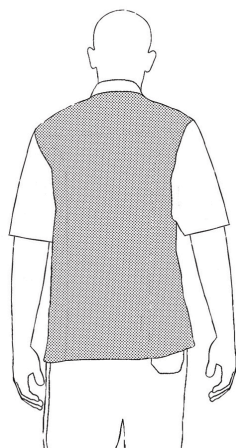

OTTAVIO MM

Unisex chef jacket with press buttons, short sleeves and back in Air Plus

SKU: 2065022C

Categories: [Jackets](#)

ADDITIONAL INFORMATION

Size	s, m, l, xl, xxl, xxxl, xxxxl
Color	Olive green
Gender	Unisex
Composition	65% Polyester - 35% Cotton - Olive green

UNISEX SIZES

	XS	S	M	L	XL	XXL	XXXL	XXXXL
A	80	88	96	104	112	120	128	136
B	70	78	86	94	102	110	118	126
C	75	78	81	83	83	83	83	83

WOMAN SIZES

	XS	S	M	L	XL	XXL	XXXL	XXXXL
A	82	90	98	106	114	122	130	138
B	72	80	88	96	104	112	120	128

BIG SIZES

	5XL	6XL	7XL
A	140	150	160
B	150	160	170
C	83	83	83

KID SIZES

	XS	S	M	L
A	76/80	82/86	88/92	94/98
B	62	68	74	80

SIZES CHART - CONVERSIONE TAGLIE

	XS	S	M	L	XL	XXL	XXXL	XXXXL
I	38 - 40	42 - 44	46 - 48	50 - 52	54 - 56	58 - 60	62 - 64	66 - 68
F	34 - 36 (0)	38 - 40 (1)	42 - 44 (2)	46 - 48 (3)	50 - 52 (4)	54 - 56 (5)	58 - 60 (6)	62 - 64 (7)
DE	32 - 34	36 - 38	40 - 42	44 - 46	48 - 50	52 - 54	56 - 58	60 - 62
UK	28 - 30	32 - 34	36 - 38	40 - 42	44 - 46	48 - 50	52 - 54	56 - 58