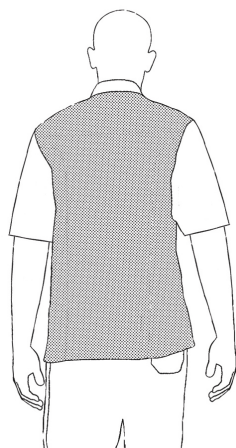

OTTAVIO MM

Unisex chef jacket with press buttons, short sleeves and back in Air Plus

SKU: 2065002C

Categories: [Jackets](#)

ADDITIONAL INFORMATION

Size	s, m, l, xl, xxl, xxxl, xxxxl
Color	Black
Gender	Unisex
Composition	65% Polyester - 35% Cotton - Black

UNISEX SIZES

	XS	S	M	L	XL	XXL	XXXL	XXXXL
A	80	88	96	104	112	120	128	136
B	70	78	86	94	102	110	118	126
C	75	78	81	83	83	83	83	83

WOMAN SIZES

	XS	S	M	L	XL	XXL	XXXL	XXXXL
A	82	90	98	106	114	122	130	138
B	72	80	88	96	104	112	120	128

BIG SIZES

	5XL	6XL	7XL
A	140	150	160
B	150	160	170
C	83	83	83

KID SIZES

	XS	S	M	L
A	76/80	82/86	88/92	94/98
B	62	68	74	80

SIZES CHART - CONVERSIONE TAGLIE

	XS	S	M	L	XL	XXL	XXXL	XXXXL
I	38 - 40	42 - 44	46 - 48	50 - 52	54 - 56	58 - 60	62 - 64	66 - 68
F	34 - 36 (0)	38 - 40 (1)	42 - 44 (2)	46 - 48 (3)	50 - 52 (4)	54 - 56 (5)	58 - 60 (6)	62 - 64 (7)
DE	32 - 34	36 - 38	40 - 42	44 - 46	48 - 50	52 - 54	56 - 58	60 - 62
UK	28 - 30	32 - 34	36 - 38	40 - 42	44 - 46	48 - 50	52 - 54	56 - 58