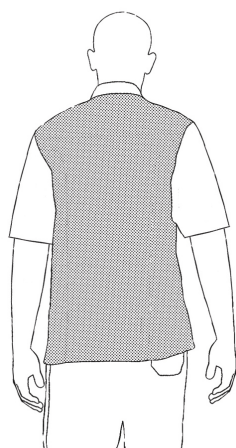

OTTAVIO MM

Unisex chef jacket with press buttons, short sleeves and back in Air Plus

SKU: 2065002C

Categories: [Jackets](#)

ADDITIONAL INFORMATION

Size	s, m, l, xl, xxl, xxxl, xxxxl
Color	Black
Gender	Unisex
Composition	65% Polyester - 35% Cotton - Black

UNISEX SIZES

	XS	S	M	L	XL	XXL	XXXL	XXXXL
A	80	88	96	104	112	120	128	136
B	70	78	86	94	102	110	118	126
C	75	78	81	83	83	83	83	83

WOMAN SIZES

	XS	S	M	L	XL	XXL	XXXL	XXXXL
A	82	90	98	106	114	122	130	138
B	72	80	88	96	104	112	120	128

BIG SIZES

	5XL	6XL	7XL
A	140	150	160
B	150	160	170
C	83	83	83

KID SIZES

	XS	S	M	L
A	76/80	82/86	88/92	94/98
B	62	68	74	80

SIZES CHART - CONVERSIONE TAGLIE

	XS	S	M	L	XL	XXL	XXXL	XXXXL
I	38 - 40	42 - 44	46 - 48	50 - 52	54 - 56	58 - 60	62 - 64	66 - 68
F	34 - 36 (0)	38 - 40 (1)	42 - 44 (2)	46 - 48 (3)	50 - 52 (4)	54 - 56 (5)	58 - 60 (6)	62 - 64 (7)
DE	32 - 34	36 - 38	40 - 42	44 - 46	48 - 50	52 - 54	56 - 58	60 - 62
UK	28 - 30	32 - 34	36 - 38	40 - 42	44 - 46	48 - 50	52 - 54	56 - 58