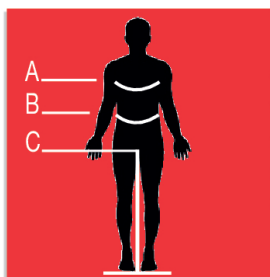

PIPING

Unisex chef jacket with buttons and colorful piping

SKU: 2017018P

Categories: [Jackets](#)

ADDITIONAL INFORMATION

Size	s, m, l, xl, xxl, xxxl, xxxxl
Color	Green Piping
Gender	Unisex
Composition	100% Cotton - Green Piping

UNISEX SIZES

	XS	S	M	L	XL	XXL	XXXL	XXXXL
A	80	88	96	104	112	120	128	136
B	70	78	86	94	102	110	118	126
C	75	78	81	83	83	83	83	83

WOMAN SIZES

	XS	S	M	L	XL	XXL	XXXL	XXXXL
A	82	90	98	106	114	122	130	138
B	72	80	88	96	104	112	120	128

BIG SIZES

	5XL	6XL	7XL
A	140	150	160
B	150	160	170
C	83	83	83

KID SIZES

	XS	S	M	L
A	76/80	82/86	88/92	94/98
B	62	68	74	80

SIZES CHART - CONVERSIONE TAGLIE

	XS	S	M	L	XL	XXL	XXXL	XXXXL
I	38 - 40	42 - 44	46 - 48	50 - 52	54 - 56	58 - 60	62 - 64	66 - 68
F	34 - 36 (0)	38 - 40 (1)	42 - 44 (2)	46 - 48 (3)	50 - 52 (4)	54 - 56 (5)	58 - 60 (6)	62 - 64 (7)
DE	32 - 34	36 - 38	40 - 42	44 - 46	48 - 50	52 - 54	56 - 58	60 - 62
UK	28 - 30	32 - 34	36 - 38	40 - 42	44 - 46	48 - 50	52 - 54	56 - 58