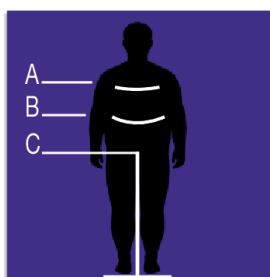

PIPING

Unisex chef jacket with buttons and colorful piping

SKU: 2017018P

Categories: [Jackets](#)

ADDITIONAL INFORMATION

Size	s, m, l, xl, xxl, xxxl, xxxxl
Color	Green Piping
Gender	Unisex
Composition	100% Cotton - Green Piping

UNISEX SIZES

	XS	S	M	L	XL	XXL	XXXL	XXXXL
A	80	88	96	104	112	120	128	136
B	70	78	86	94	102	110	118	126
C	75	78	81	83	83	83	83	83

WOMAN SIZES

	XS	S	M	L	XL	XXL	XXXL	XXXXL
A	82	90	98	106	114	122	130	138
B	72	80	88	96	104	112	120	128

BIG SIZES

	5XL	6XL	7XL
A	140	150	160
B	150	160	170
C	83	83	83

KID SIZES

	XS	S	M	L
A	76/80	82/86	88/92	94/98
B	62	68	74	80

SIZES CHART - CONVERSIONE TAGLIE

	XS	S	M	L	XL	XXL	XXXL	XXXXL
I	38 - 40	42 - 44	46 - 48	50 - 52	54 - 56	58 - 60	62 - 64	66 - 68
F	34 - 36 (0)	38 - 40 (1)	42 - 44 (2)	46 - 48 (3)	50 - 52 (4)	54 - 56 (5)	58 - 60 (6)	62 - 64 (7)
DE	32 - 34	36 - 38	40 - 42	44 - 46	48 - 50	52 - 54	56 - 58	60 - 62
UK	28 - 30	32 - 34	36 - 38	40 - 42	44 - 46	48 - 50	52 - 54	56 - 58