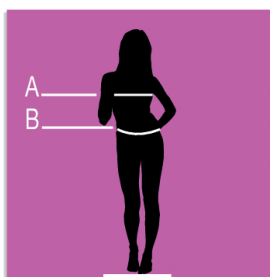

PIPING

Unisex chef jacket with buttons and colorful piping

SKU: 2017018P

Categories: [Jackets](#)

ADDITIONAL INFORMATION

Size	s, m, l, xl, xxl, xxxl, xxxxl
Color	Green Piping
Gender	Unisex
Composition	100% Cotton - Green Piping

UNISEX SIZES

	XS	S	M	L	XL	XXL	XXXL	XXXXL
A	80	88	96	104	112	120	128	136
B	70	78	86	94	102	110	118	126
C	75	78	81	83	83	83	83	83

WOMAN SIZES

	XS	S	M	L	XL	XXL	XXXL	XXXXL
A	82	90	98	106	114	122	130	138
B	72	80	88	96	104	112	120	128

BIG SIZES

	5XL	6XL	7XL
A	140	150	160
B	150	160	170
C	83	83	83

KID SIZES

	XS	S	M	L
A	76/80	82/86	88/92	94/98
B	62	68	74	80

SIZES CHART - CONVERSIONE TAGLIE

	XS	S	M	L	XL	XXL	XXXL	XXXXL
I	38 - 40	42 - 44	46 - 48	50 - 52	54 - 56	58 - 60	62 - 64	66 - 68
F	34 - 36 (0)	38 - 40 (1)	42 - 44 (2)	46 - 48 (3)	50 - 52 (4)	54 - 56 (5)	58 - 60 (6)	62 - 64 (7)
DE	32 - 34	36 - 38	40 - 42	44 - 46	48 - 50	52 - 54	56 - 58	60 - 62
UK	28 - 30	32 - 34	36 - 38	40 - 42	44 - 46	48 - 50	52 - 54	56 - 58