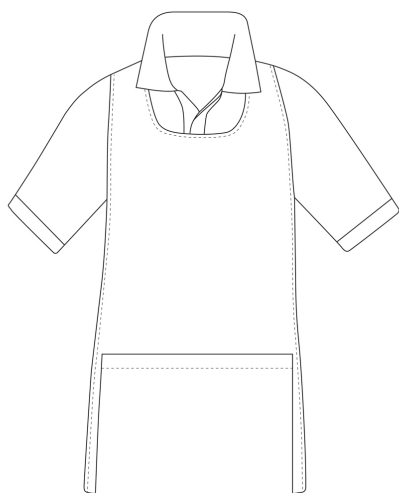

PONCHO

Poncho with pocket. One size

SKU: 6500002C

Categories: [Poncho](#)

ADDITIONAL INFORMATION

| | |
|--------------------|------------------------------------|
| Color | Black |
| Composition | 65% Polyester - 35% Cotton - Black |

UNISEX SIZES

| | XS | S | M | L | XL | XXL | XXXL | XXXXL |
|---|----|----|----|-----|-----|-----|------|-------|
| A | 80 | 88 | 96 | 104 | 112 | 120 | 128 | 136 |
| B | 70 | 78 | 86 | 94 | 102 | 110 | 118 | 126 |
| C | 75 | 78 | 81 | 83 | 83 | 83 | 83 | 83 |