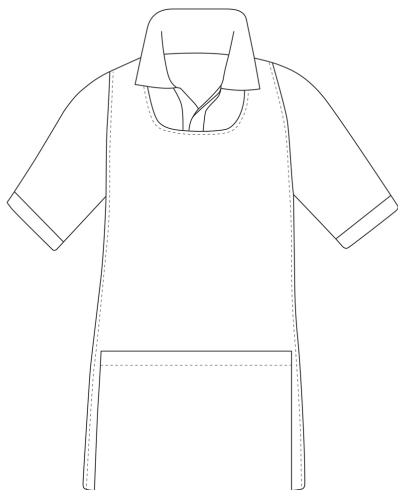

## PONCHO

Poncho with pocket. One size

SKU: 6500067C

Categories: [Poncho](#)

### ADDITIONAL INFORMATION

<b>Color</b>	Grey mix
<b>Composition</b>	65% Polyester - 35% Cotton - Grey mix