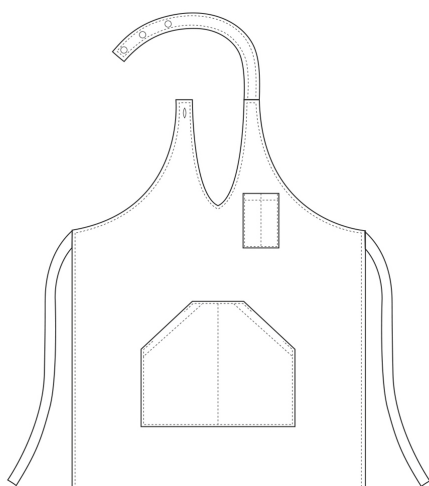

## PUB

Pub 60x70 with pocket and heart pocket

SKU: 6112003C

Categories: [Pub](#)

## ADDITIONAL INFORMATION

**Color**

Bordeaux

**Composition**

65% Polyester - 35% Cotton - Bordeaux