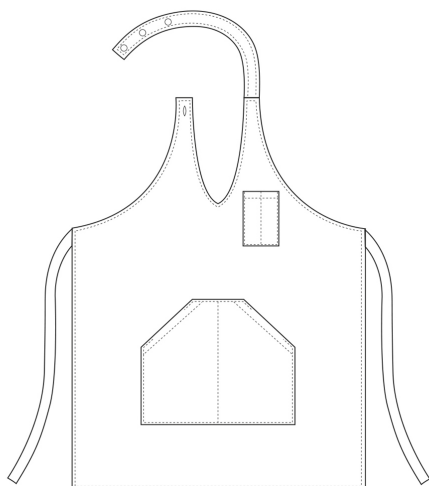

ADDITIONAL INFORMATION

Color

Grey mix

Composition

65% Polyester - 35% Cotton - Grey mix