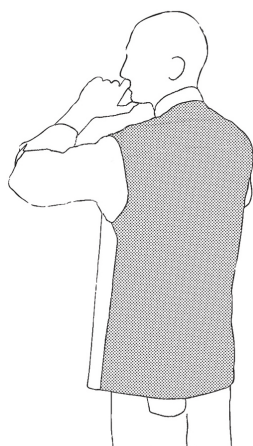

RIDER

Unisex chef jacket with press buttons and embroidery

SKU: 2086156E

Categories: [Jackets](#)

ADDITIONAL INFORMATION

Size

Color

Gender