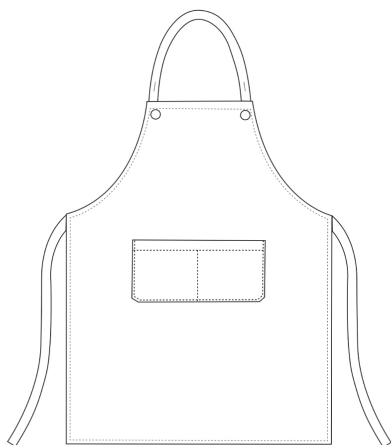

ROCK

Rock apron with pocket and strong buttons 90x70 cm

SKU: 6113002C
Categories: [Rock](#)

ADDITIONAL INFORMATION

Color	Black
Composition	65% Polyester - 35% Cotton - Black

UNISEX SIZES

	XS	S	M	L	XL	XXL	XXXL	XXXXL
A	80	88	96	104	112	120	128	136
B	70	78	86	94	102	110	118	126
C	75	78	81	83	83	83	83	83

WOMAN SIZES

	XS	S	M	L	XL	XXL	XXXL	XXXXL
A	82	90	98	106	114	122	130	138
B	72	80	88	96	104	112	120	128

BIG SIZES

	5XL	6XL	7XL
A	140	150	160
B	150	160	170
C	83	83	83

KID SIZES

	XS	S	M	L
A	76/80	82/86	88/92	94/98
B	62	68	74	80