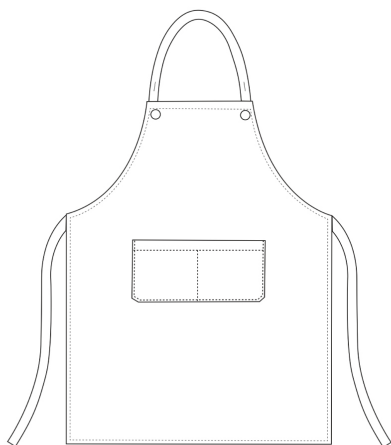

ROCK

Rock apron with pocket and strong buttons 90x70 cm

SKU: 6113009F

Categories: [Rock](#)

ADDITIONAL INFORMATION

Color

Jeans brown

Composition

65% Polyester - 35% Cotton - Jeans brown

UNISEX SIZES

	XS	S	M	L	XL	XXL	XXXL	XXXXL
A	80	88	96	104	112	120	128	136
B	70	78	86	94	102	110	118	126
C	75	78	81	83	83	83	83	83

WOMAN SIZES

	XS	S	M	L	XL	XXL	XXXL	XXXXL
A	82	90	98	106	114	122	130	138
B	72	80	88	96	104	112	120	128